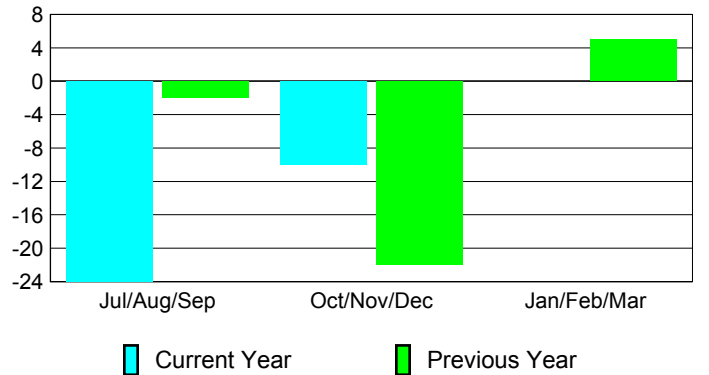

Gender Comparison 2012-2013

Jul/Aug/Sep

Oct/Nov/Dec

Jan/Feb/Mar

Male

Female